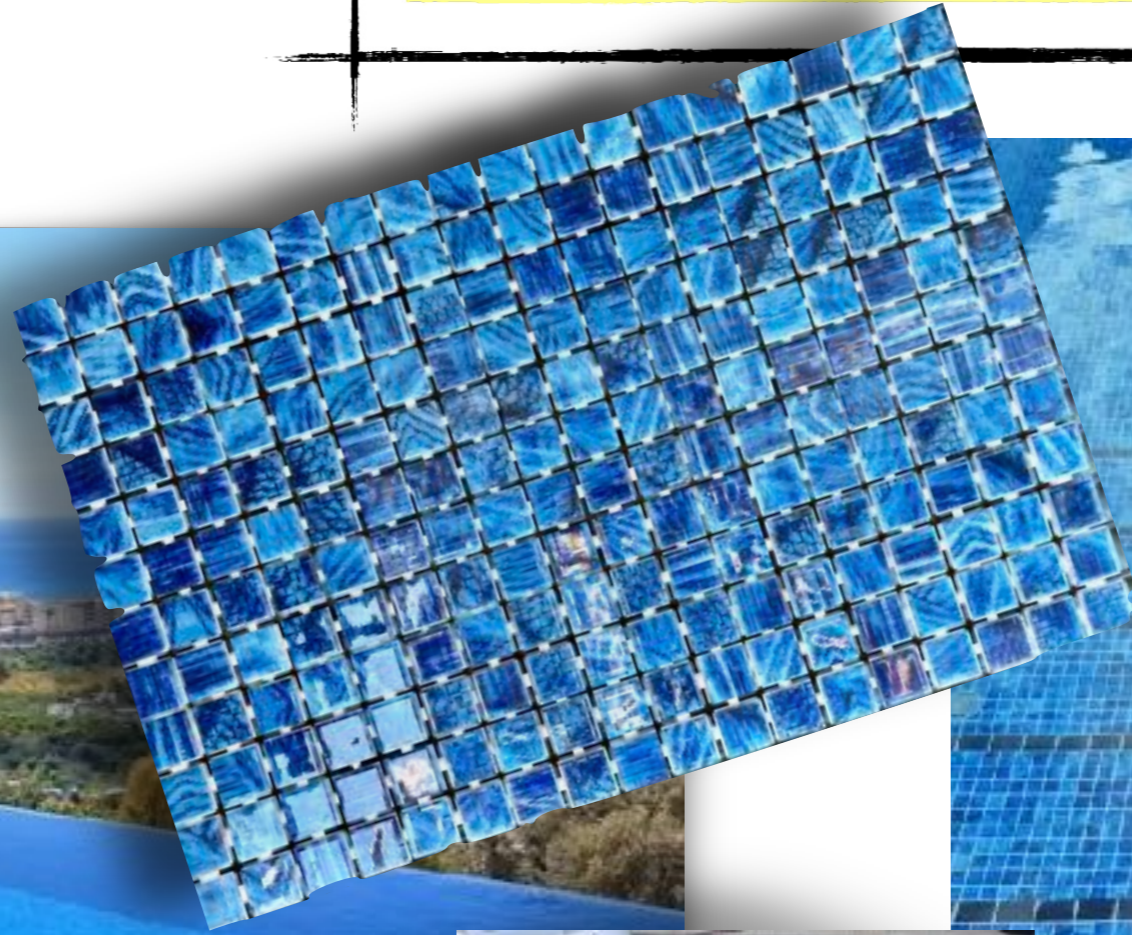

ECM -23-5 LIGHT BLUE CERAMIC POOL

EGM -SEAL DIGITAL—
SPAIN GLASS
MOSAIC

**EGM -201-LIGHT GREEN -SPAIN
GLASS MOSAIC**

EGM -104-LIGHT BLUE
-SPAIN GLASS MOSAIC

EGM -SHARK-SPAIN GLASS MOSAIC

EGM - 401 - LIGHT GREY-SPAIN GLASS MOSAIC