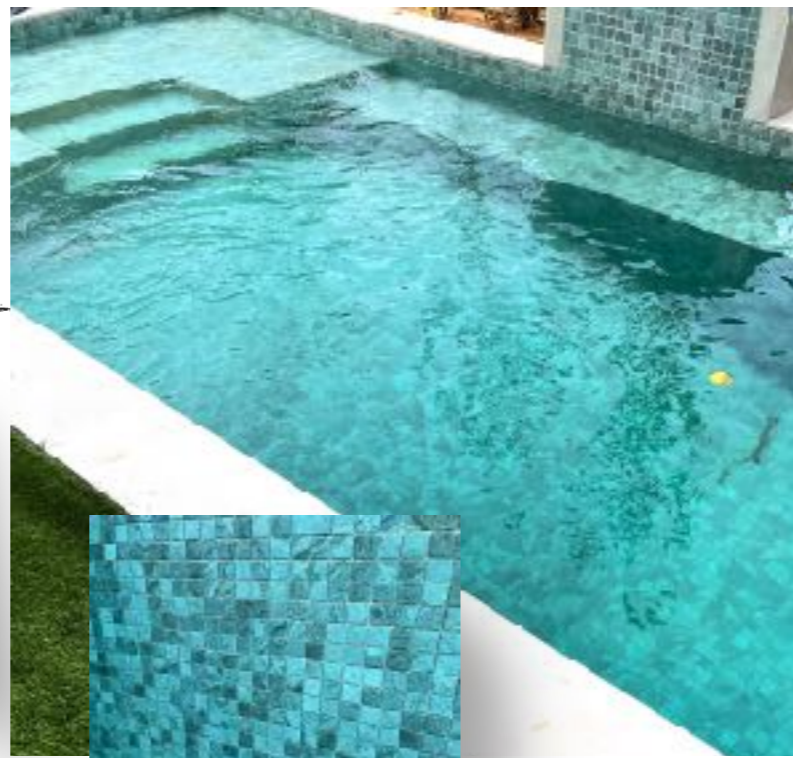

ECM GREEN 50 X 50