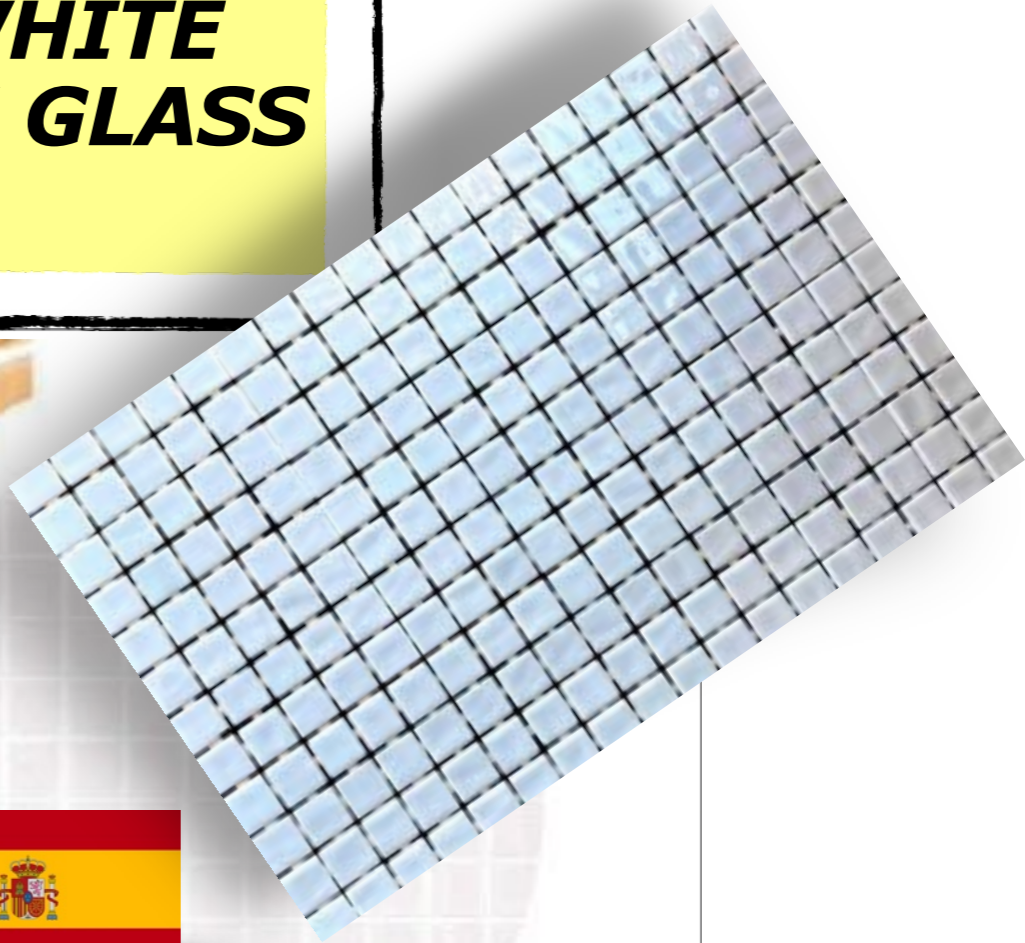

EGM⁻
BRIGIT-DIGITAL—
SPAIN GLASS
MOSAIC

SQUAMERS

EGM -300-LIGHT BEIGE
-SPAIN GLASS MOSAIC

EGM -500-WHITE
-SPAIN GLASS
MOSAIC

SQUAMERS

EGM -MIX BLUE
-SPAIN GLASS
MOSAIC

EGM -200
MEDIUM
GREEN -SPAIN
GLASS MOSAIC