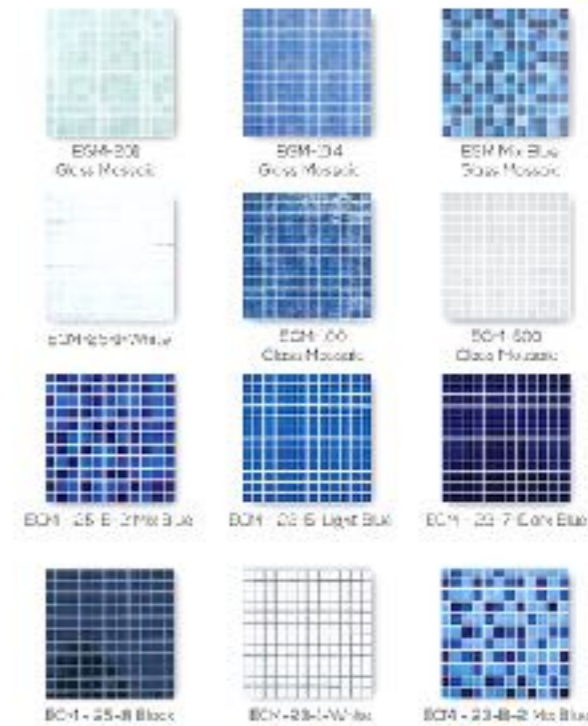

e elixir mosaics