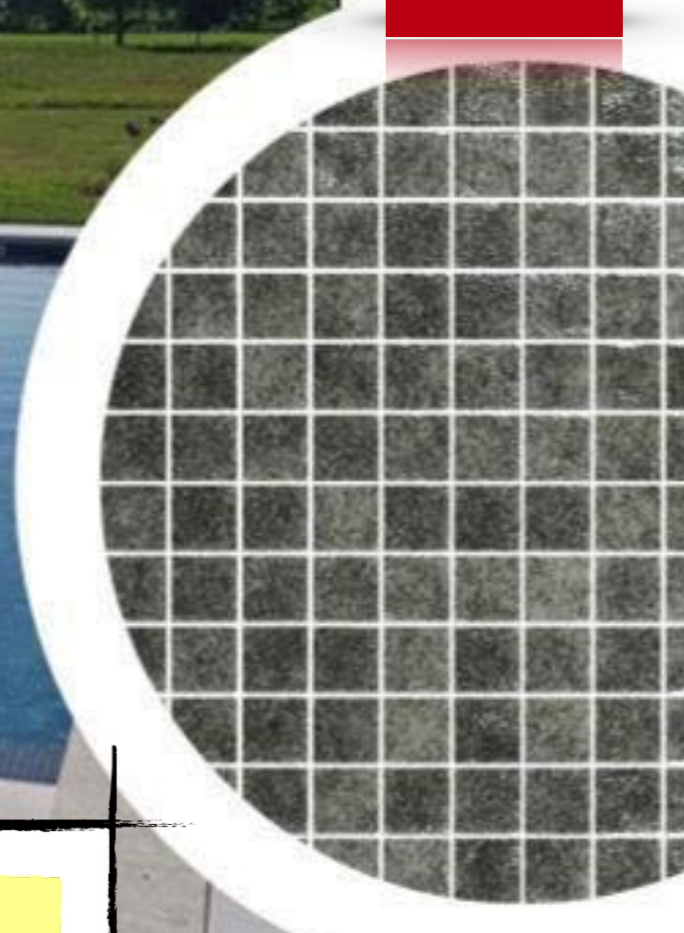

EGM⁻
BRIGIT-DIGITAL—
SPAIN GLASS
MOSAIC

SQUAMERS

EGM -300-LIGHT BEIGE
-SPAIN GLASS MOSAIC

EGM -500-WHITE
-SPAIN GLASS
MOSAIC

SQUAMERS

EGM -MIX BLUE
-SPAIN GLASS
MOSAIC

EGM -200
MEDIUM
GREEN -SPAIN
GLASS MOSAIC