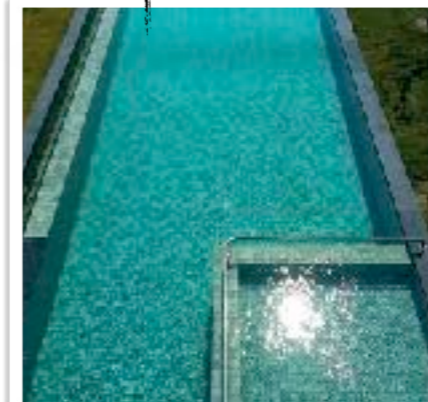

ECM GREEN 100X 100