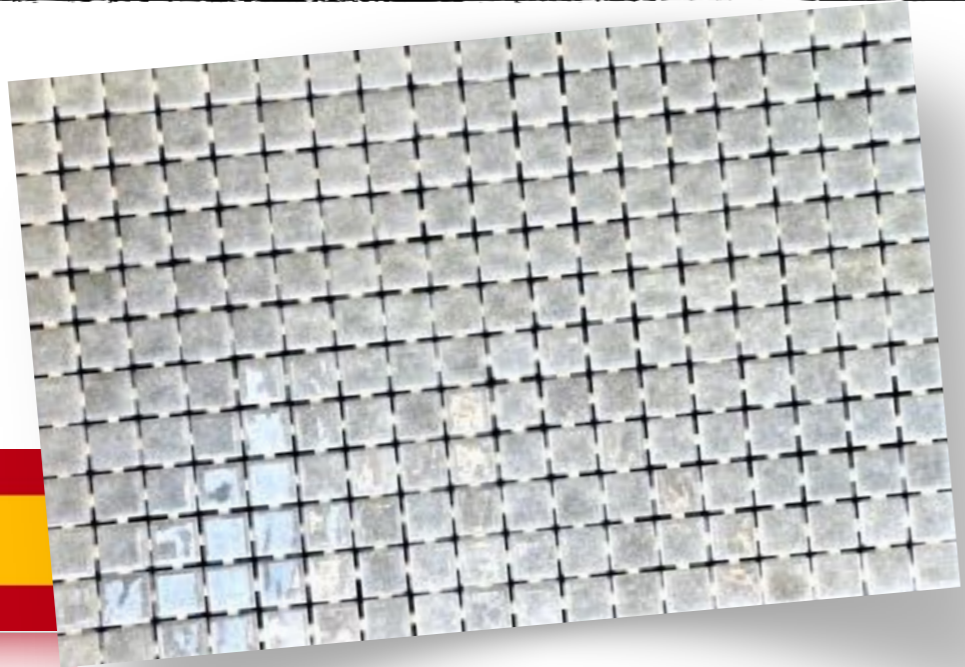

ECM -23-5 LIGHT BLUE CERAMIC POOL

EGM -SEAL DIGITAL—
SPAIN GLASS
MOSAIC

**EGM -201-LIGHT GREEN -SPAIN
GLASS MOSAIC**

EGM -104-LIGHT BLUE
-SPAIN GLASS MOSAIC

EGM -SHARK-SPAIN GLASS MOSAIC

EGM - 401 - LIGHT GREY-SPAIN GLASS MOSAIC