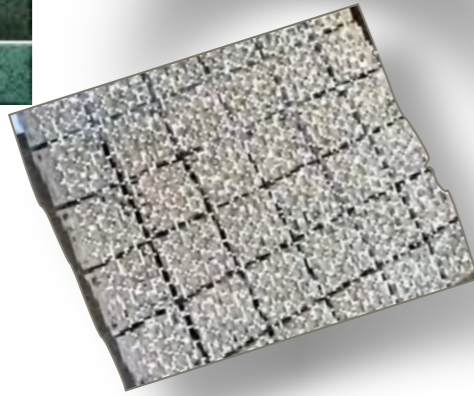

ECM GREEN 50 X 50