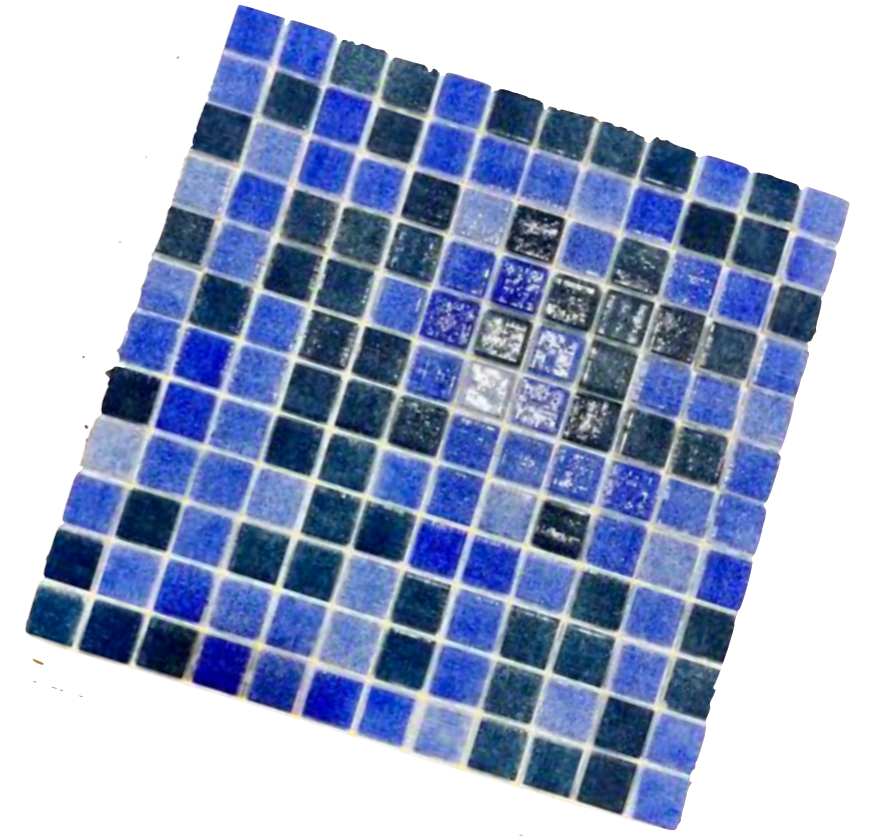

EGM⁻
BRIGIT-DIGITAL—
SPAIN GLASS
MOSAIC

SQUAMERS

EGM -300-LIGHT BEIGE
-SPAIN GLASS MOSAIC

EGM -500-WHITE
-SPAIN GLASS
MOSAIC

SQUAMERS

EGM -MIX BLUE
-SPAIN GLASS
MOSAIC

EGM -200
MEDIUM
GREEN -SPAIN
GLASS MOSAIC

EGM⁻⁴⁰⁰
DARK
GREY -SPAIN GLASS
MOSAIC

ECM GREEN 50 X 50

ECM GREEN 100X 100

ECM BEIGE
100X 100