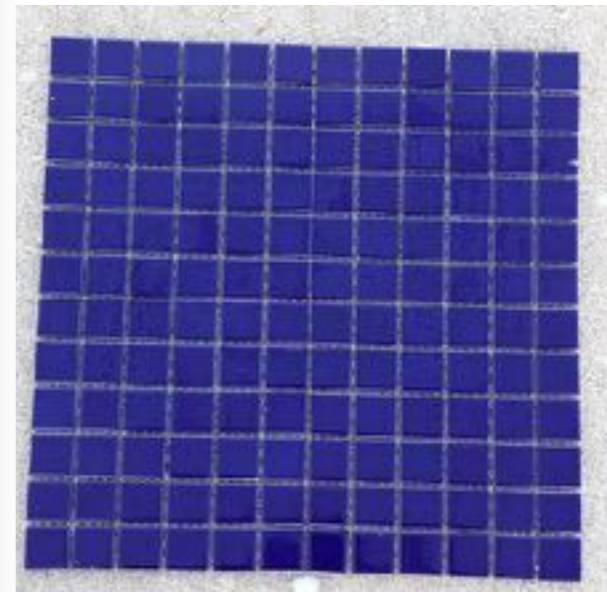

ECM-23-5-DARK BLUE CERAMIC POOL