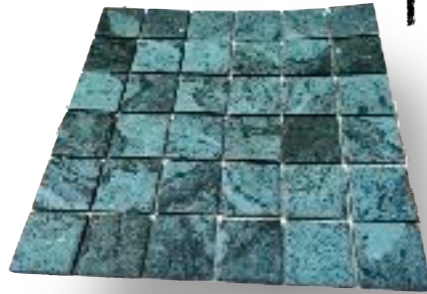

ECM GREEN 50 X 50