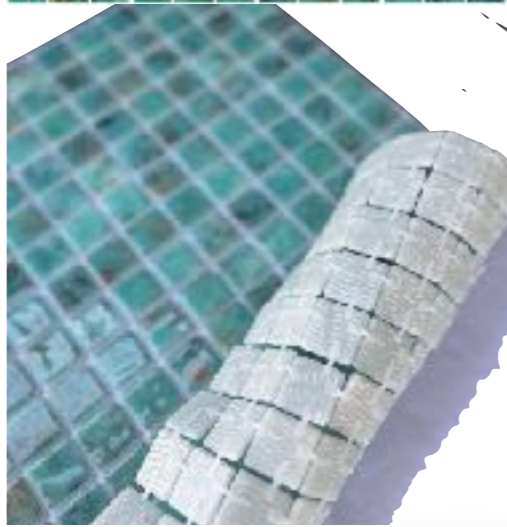

ECM -23-5 LIGHT BLUE CERAMIC POOL

EGM -SEAL DIGITAL—
SPAIN GLASS
MOSAIC

**EGM -201-LIGHT GREEN -SPAIN
GLASS MOSAIC**

EGM -104-LIGHT BLUE
-SPAIN GLASS MOSAIC

EGM -SHARK-SPAIN GLASS MOSAIC

EGM - 401 - LIGHT GREY-SPAIN GLASS MOSAIC