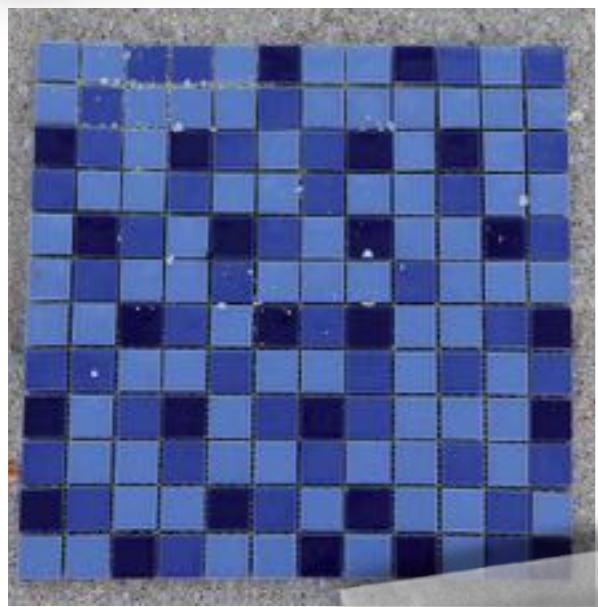

ECM-23-5-DARK BLUE CERAMIC POOL