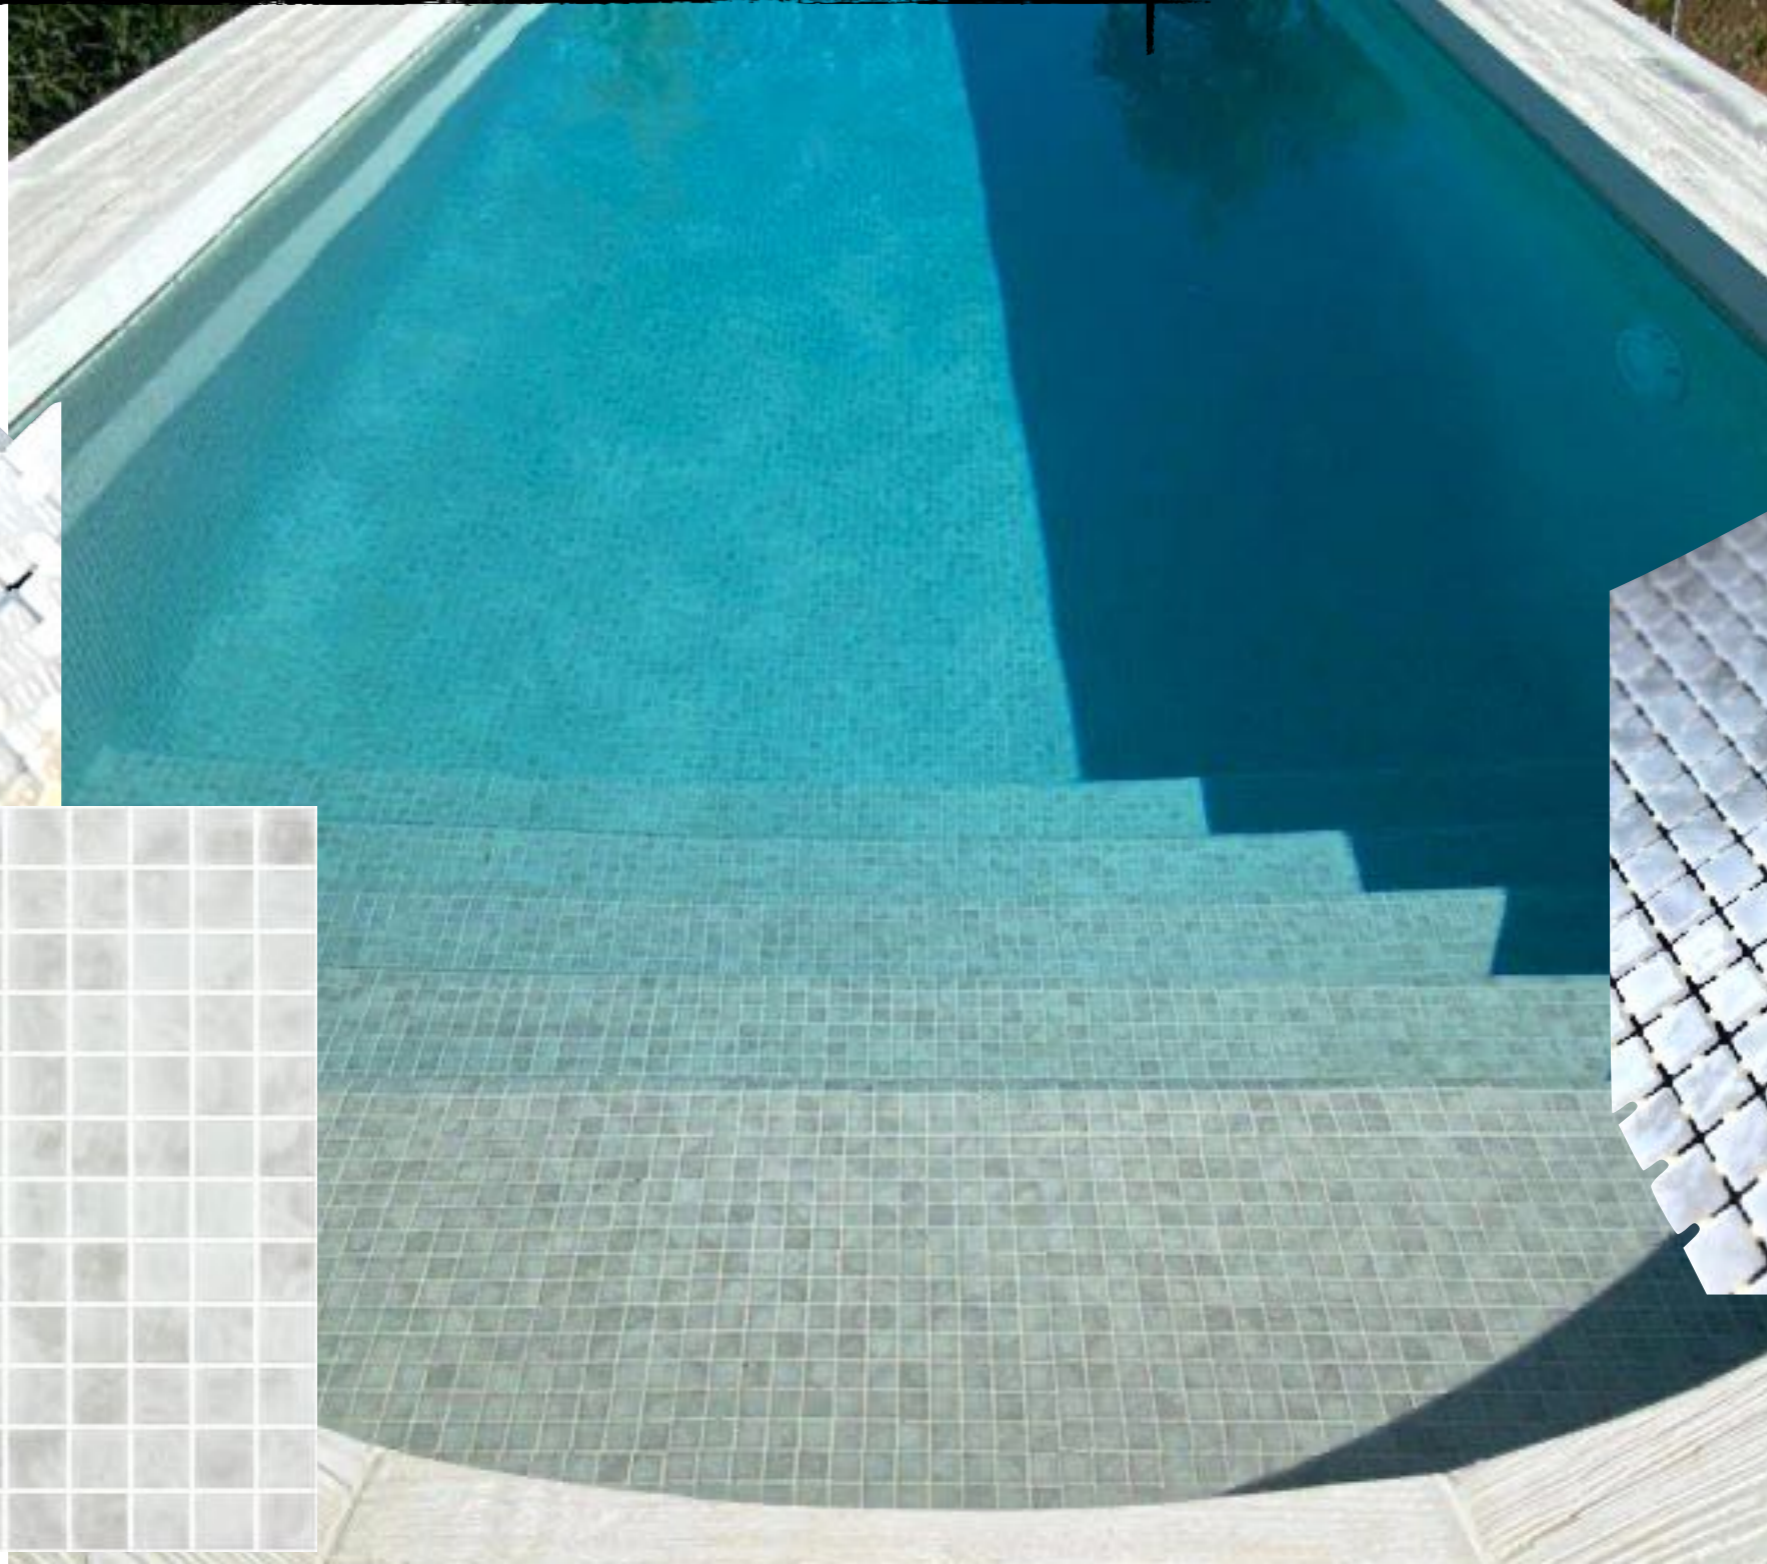

EGM -SEAL DIGITAL—
SPAIN GLASS
MOSAIC