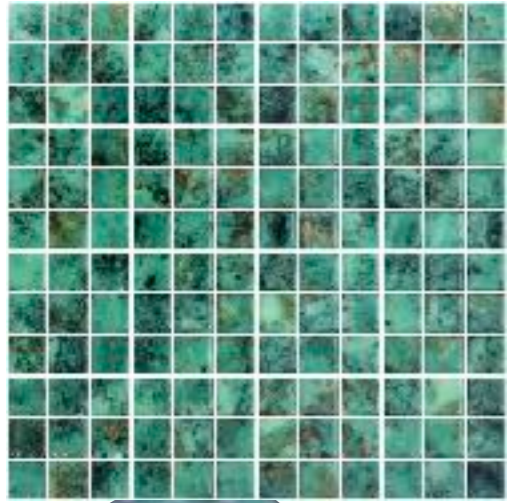

ECM -23-5 LIGHT BLUE CERAMIC POOL

EGM -SEAL DIGITAL—
SPAIN GLASS
MOSAIC

**EGM -201-LIGHT GREEN -SPAIN
GLASS MOSAIC**

EGM -104-LIGHT BLUE
-SPAIN GLASS MOSAIC

EGM -SHARK-SPAIN GLASS MOSAIC

EGM - 401 - LIGHT GREY-SPAIN GLASS MOSAIC

EGM⁻
BRIGIT-DIGITAL—
SPAIN GLASS
MOSAIC

SQUAMERS

EGM -300-LIGHT BEIGE
-SPAIN GLASS MOSAIC

EGM -500-WHITE
-SPAIN GLASS
MOSAIC

SQUAMERS

EGM -MIX BLUE
-SPAIN GLASS
MOSAIC

EGM -200
MEDIUM
GREEN -SPAIN
GLASS MOSAIC