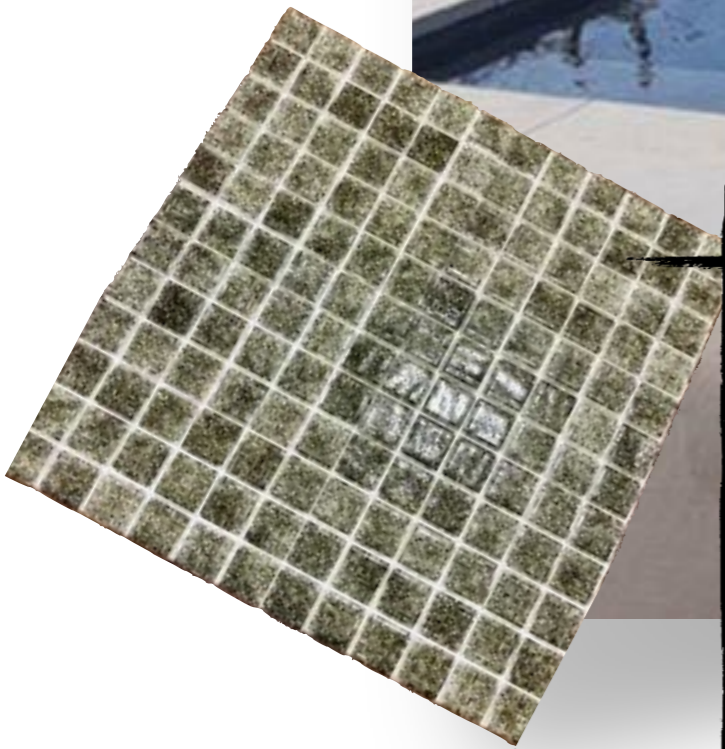

EGM⁻
BRIGIT-DIGITAL—
SPAIN GLASS
MOSAIC

SQUAMERS

EGM -300-LIGHT BEIGE
-SPAIN GLASS MOSAIC

EGM -500-WHITE
-SPAIN GLASS
MOSAIC

SQUAMERS

EGM -MIX BLUE
-SPAIN GLASS
MOSAIC

EGM -200
MEDIUM
GREEN -SPAIN
GLASS MOSAIC

EGM⁻⁴⁰⁰
DARK
GREY -SPAIN GLASS
MOSAIC

ECM GREEN 50 X 50

ECM GREEN 100X 100

ECM BEIGE
100X 100