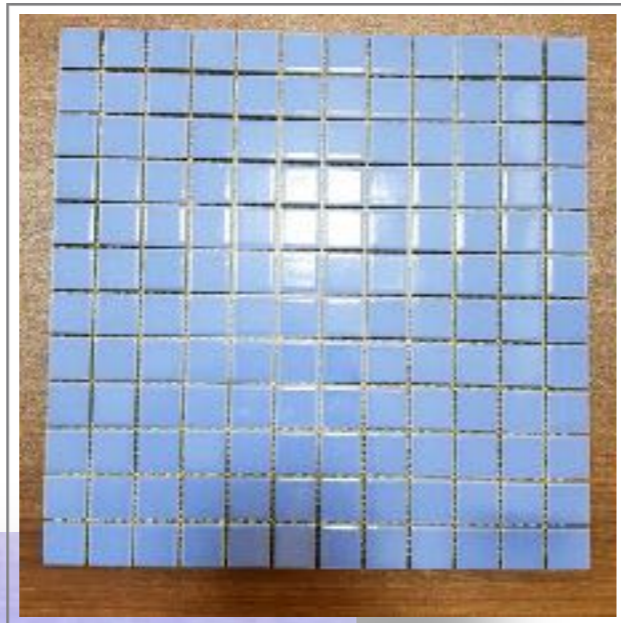

ECM -23-5 LIGHT BLUE CERAMIC POOL

EGM -SEAL DIGITAL—
SPAIN GLASS
MOSAIC

**EGM -201-LIGHT GREEN -SPAIN
GLASS MOSAIC**

EGM -104-LIGHT BLUE
-SPAIN GLASS MOSAIC

EGM -SHARK-SPAIN GLASS MOSAIC

EGM - 401 - LIGHT GREY-SPAIN GLASS MOSAIC