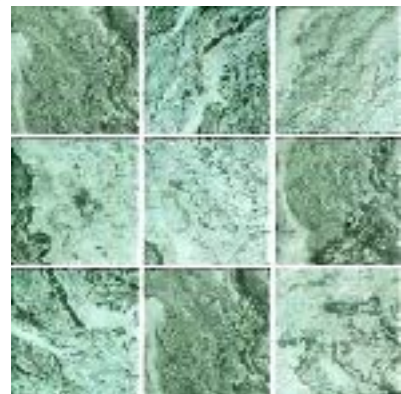

ECM GREEN 100X 100