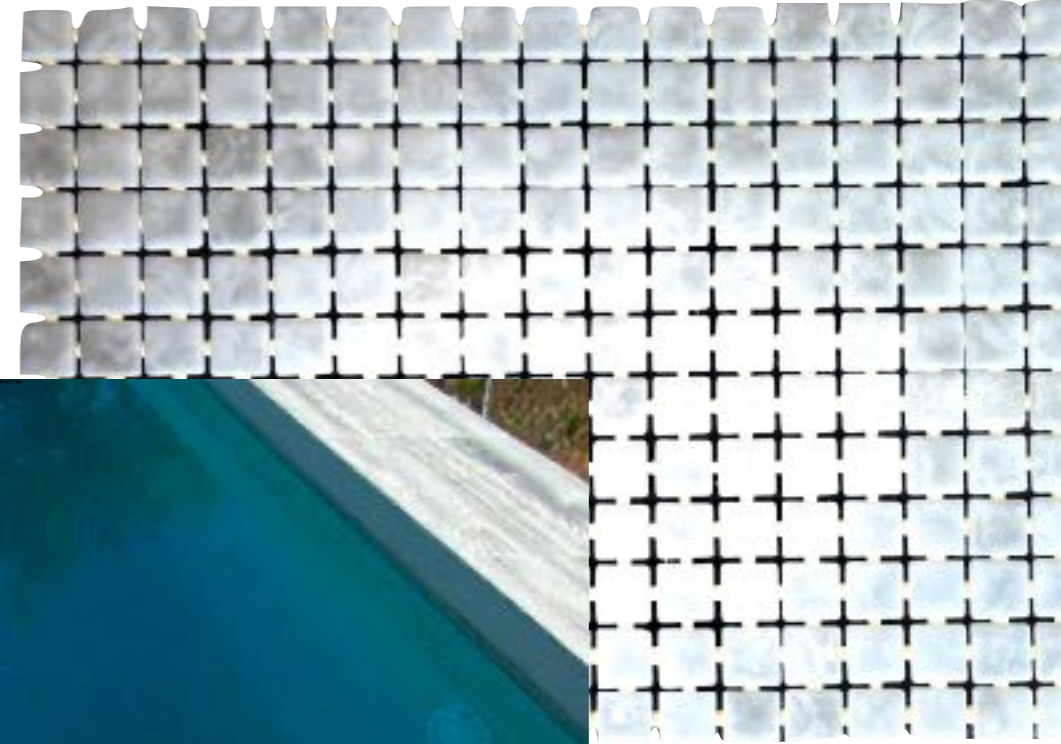

ECM -23-5 LIGHT BLUE CERAMIC POOL

EGM -SEAL DIGITAL—
SPAIN GLASS
MOSAIC

**EGM -201-LIGHT GREEN -SPAIN
GLASS MOSAIC**

EGM -104-LIGHT BLUE
-SPAIN GLASS MOSAIC

EGM -SHARK-SPAIN GLASS MOSAIC

EGM - 401 - LIGHT GREY-SPAIN GLASS MOSAIC