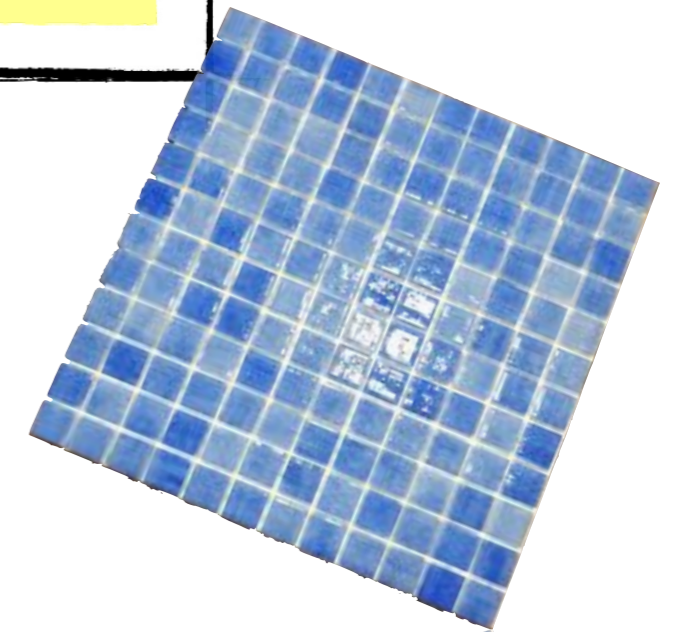

ECM -23-5 LIGHT BLUE CERAMIC POOL

EGM -SEAL DIGITAL—
SPAIN GLASS
MOSAIC

**EGM -201-LIGHT GREEN -SPAIN
GLASS MOSAIC**

EGM -104-LIGHT BLUE
-SPAIN GLASS MOSAIC

EGM -SHARK-SPAIN GLASS MOSAIC

EGM - 401 - LIGHT GREY-SPAIN GLASS MOSAIC