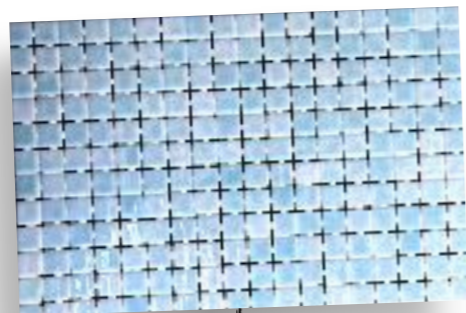

ECM -23-5 LIGHT BLUE CERAMIC POOL

EGM -SEAL DIGITAL—
SPAIN GLASS
MOSAIC

**EGM -201-LIGHT GREEN -SPAIN
GLASS MOSAIC**

EGM -104-LIGHT BLUE
-SPAIN GLASS MOSAIC

EGM -SHARK-SPAIN GLASS MOSAIC

EGM - 401 - LIGHT GREY-SPAIN GLASS MOSAIC