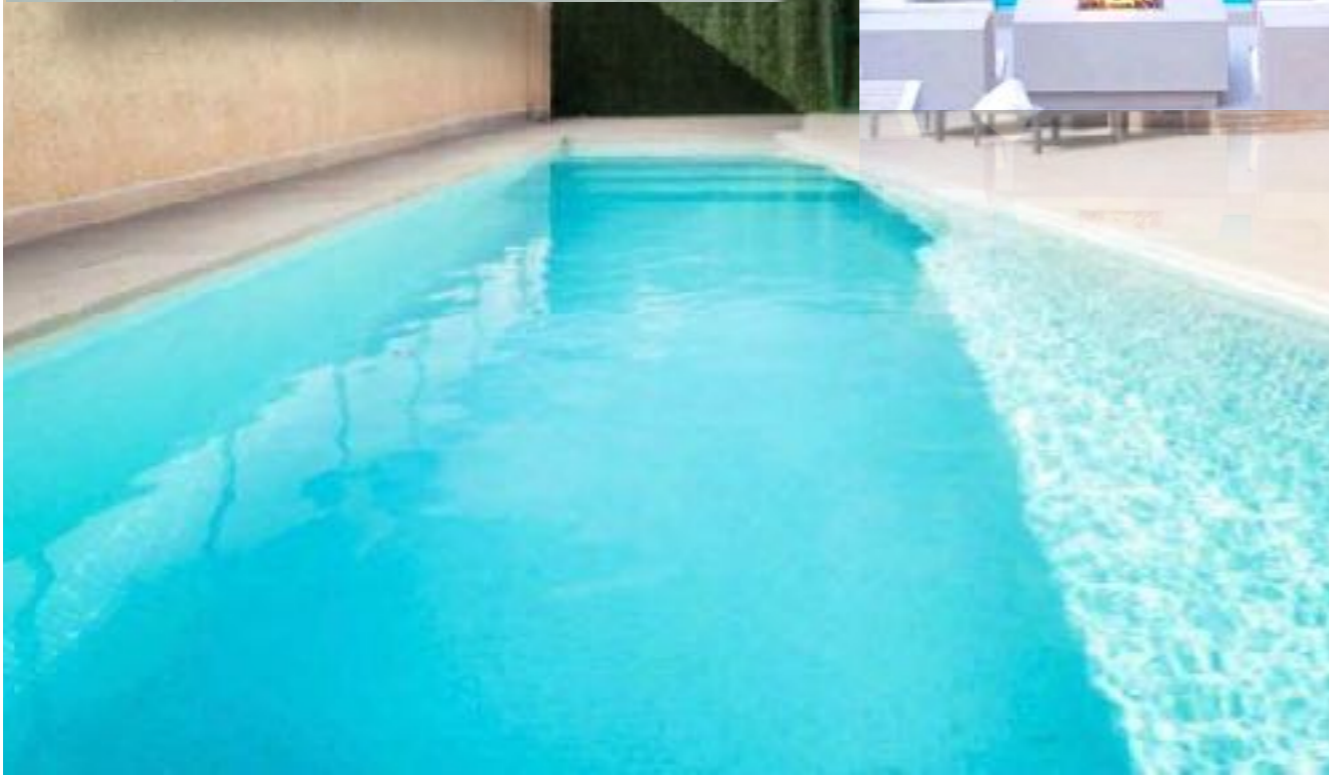

EGM⁻
BRIGIT-DIGITAL—
SPAIN GLASS
MOSAIC

SQUAMERS

EGM -300-LIGHT BEIGE
-SPAIN GLASS MOSAIC

EGM -500-WHITE
-SPAIN GLASS
MOSAIC

SQUAMERS

EGM -MIX BLUE
-SPAIN GLASS
MOSAIC

EGM -200
MEDIUM
GREEN -SPAIN
GLASS MOSAIC